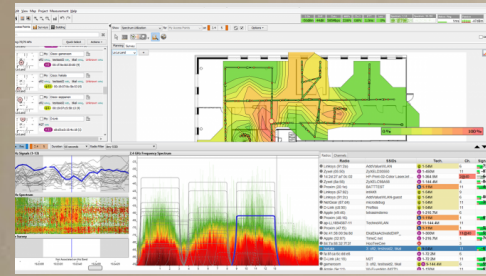

# SUFFER & STRESS FROM WIFI CONNECTIVITY?

WIFI doesn't reach certain area at all ?

Connection WIFI drop at random times ?

HarkWIST service offer a complete solution to design, analyze, optimize and troubleshoot your Wifi networks. This services provide insight and visibility of user WIFI network